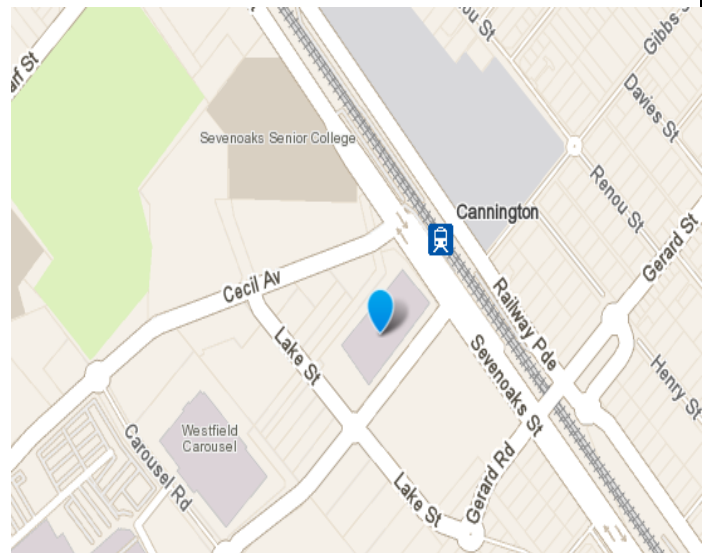

Information Session Locations and Building Entrances

ARMADALE

cnr Jull Street & Orchard Ave

CANNINGTON

Mason Bird Building (Department of Commerce)
303 Sevenoaks Street - enter from Grose Ave
(cnr Grose Ave & Sevenoaks Street)

FREMANTLE

25 Adelaide Street

Information Session Locations and Building Entrances

JOONDALUP

Joondalup House, 8 Davidson Terrace
Rear Building

MANDURAH

cnr Sutton Street and Tuckey Street
Sutton Square Shopping Centre – enter from Sutton St

MIDLAND

Cale House, Level 1, 52 The Crescent
(cnr Cale St and The Crescent – enter from Cale St)

Information Session Locations and Building Entrances

MIRRABOOKA

5 Milldale Way

PERTH

190 Stirling Street (cnr Stirling St and Parry St)

ROCKINGHAM

Unit 1, Level 1, 18 Civic Boulevard
(above Centrelink)