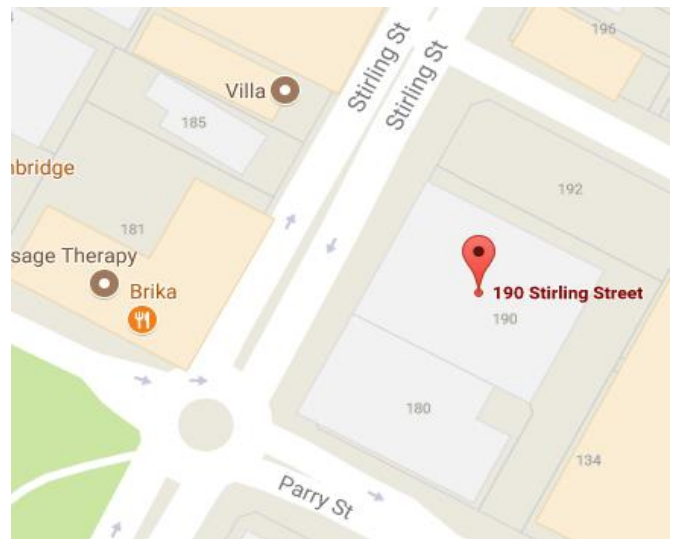

Information Session Locations and Building Entrances

ARMADALE

cnr Jull Street & Orchard Ave

CANNINGTON

Mason Bird Building (Department of Commerce)
303 Sevenoaks Street - enter from Grose Ave
(cnr Grose Ave & Sevenoaks Street)

FREMANTLE

25 Adelaide Street

Information Session Locations and Building Entrances

JOONDALUP

Joondalup House, 8 Davidson Terrace
Rear Building

MANDURAH

cnr Sutton Street and Tuckey Street
Sutton Square Shopping Centre – enter from Sutton St

MIDLAND

Cale House, Level 1, 52 The Crescent
(cnr Cale St and The Crescent – enter from Cale St)

Information Session Locations and Building Entrances

MIRRABOOKA

5 Milldale Way

PERTH

190 Stirling Street (cnr Stirling St and Parry St)

ROCKINGHAM

Unit 1, Level 1, 18 Civic Boulevard
(above Centrelink)