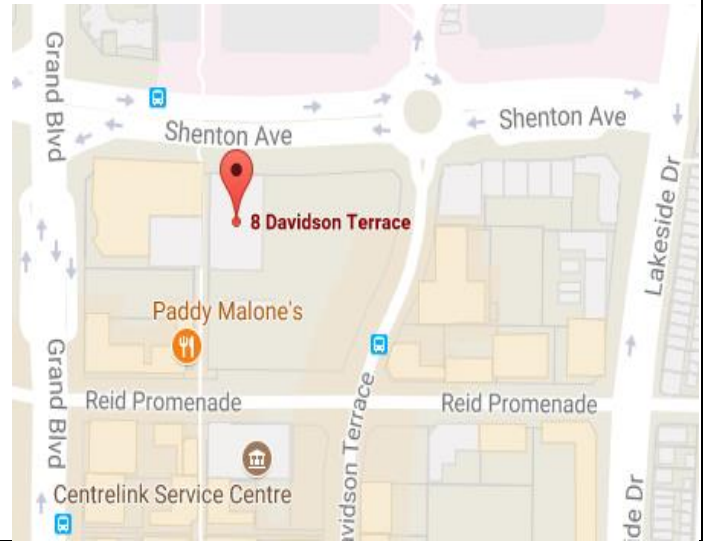

Information Session Locations and Building Entrances

ARMADALE

cnr Jull Street & Orchard Ave

CANNINGTON

Mason Bird Building (Department of Commerce)
303 Sevenoaks Street - enter from Grose Ave
(cnr Grose Ave & Sevenoaks Street)

FREMANTLE

25 Adelaide Street

Information Session Locations and Building Entrances

JOONDALUP

Joondalup House, 8 Davidson Terrace
Rear Building

MANDURAH

cnr Sutton Street and Tuckey Street
Sutton Square Shopping Centre – enter from Sutton St

MIDLAND

Cale House, Level 1, 52 The Crescent
(cnr Cale St and The Crescent – enter from Cale St)

Information Session Locations and Building Entrances

MIRRABOOKA

5 Milldale Way

PERTH

190 Stirling Street (cnr Stirling St and Parry St)

ROCKINGHAM

Unit 1, Level 1, 18 Civic Boulevard
(above Centrelink)