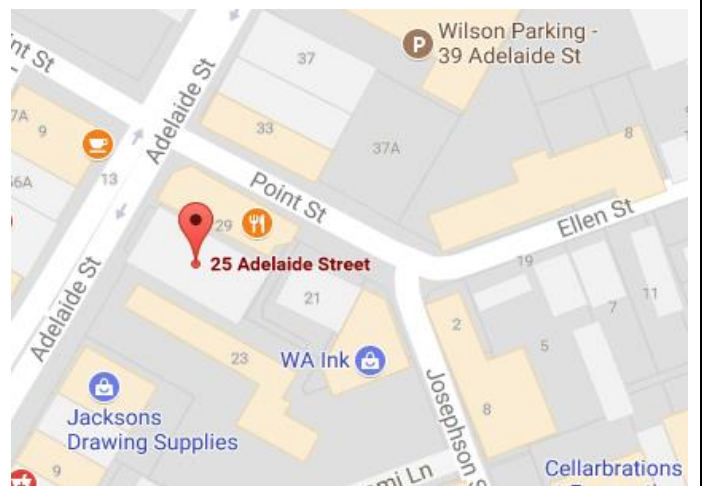

Information Session Locations and Building Entrances

ARMADALE

cnr Jull Street & Orchard Ave

CANNINGTON

Mason Bird Building (Department of Commerce)
303 Sevenoaks Street - enter from Grose Ave
(cnr Grose Ave & Sevenoaks Street)

FREMANTLE

25 Adelaide Street

Information Session Locations and Building Entrances

JOONDALUP

Joondalup House, 8 Davidson Terrace
Rear Building

MANDURAH

cnr Sutton Street and Tuckey Street
Sutton Square Shopping Centre – enter from Sutton St

MIDLAND

Cale House, Level 1, 52 The Crescent
(cnr Cale St and The Crescent – enter from Cale St)

Information Session Locations and Building Entrances

MIRRABOOKA

5 Milldale Way

PERTH

190 Stirling Street (cnr Stirling St and Parry St)

ROCKINGHAM

Unit 1, Level 1, 18 Civic Boulevard
(above Centrelink)