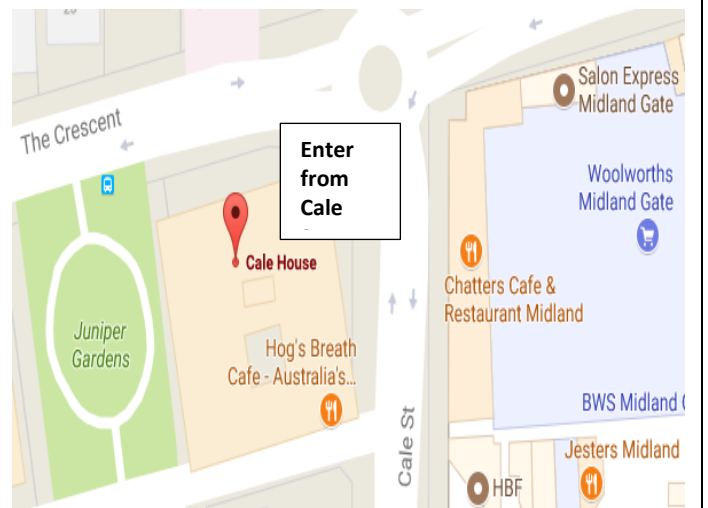

Information Session Locations and Building Entrances

ARMADALE

cnr Jull Street & Orchard Ave

CANNINGTON

Mason Bird Building (Department of Commerce)
303 Sevenoaks Street - enter from Grose Ave
(cnr Grose Ave & Sevenoaks Street)

FREMANTLE

25 Adelaide Street

Information Session Locations and Building Entrances

JOONDALUP

Joondalup House, 8 Davidson Terrace
Rear Building

MANDURAH

cnr Sutton Street and Tuckey Street
Sutton Square Shopping Centre – enter from Sutton St

MIDLAND

Cale House, Level 1, 52 The Crescent
(cnr Cale St and The Crescent – enter from Cale St)

Information Session Locations and Building Entrances

MIRRABOOKA

5 Milldale Way

PERTH

190 Stirling Street (cnr Stirling St and Parry St)

ROCKINGHAM

Unit 1, Level 1, 18 Civic Boulevard
(above Centrelink)