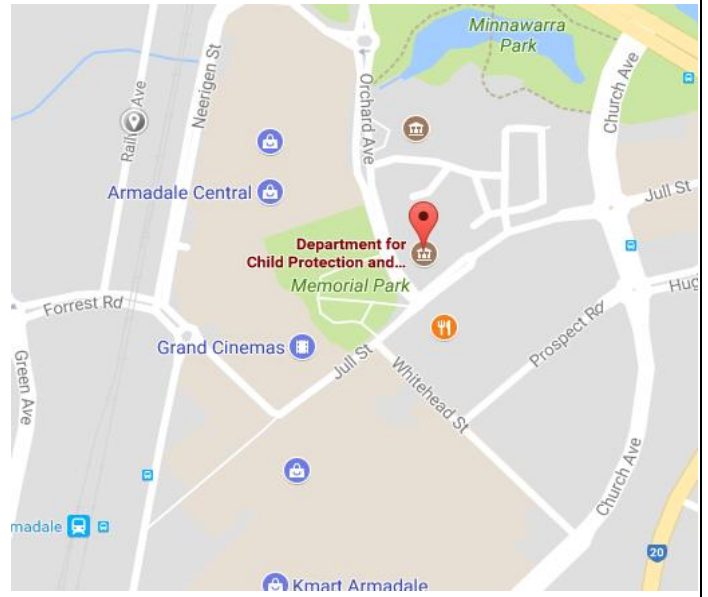

Information Session Locations and Building Entrances

ARMADALE

cnr Jull Street & Orchard Ave

CANNINGTON

Mason Bird Building (Department of Commerce)
303 Sevenoaks Street - enter from Grose Ave
(cnr Grose Ave & Sevenoaks Street)

FREMANTLE

25 Adelaide Street

Information Session Locations and Building Entrances

JOONDALUP

Joondalup House, 8 Davidson Terrace
Rear Building

MANDURAH

cnr Sutton Street and Tuckey Street
Sutton Square Shopping Centre – enter from Sutton St

MIDLAND

Cale House, Level 1, 52 The Crescent
(cnr Cale St and The Crescent – enter from Cale St)

Information Session Locations and Building Entrances

MIRRABOOKA

5 Milldale Way

PERTH

190 Stirling Street (cnr Stirling St and Parry St)

ROCKINGHAM

Unit 1, Level 1, 18 Civic Boulevard
(above Centrelink)