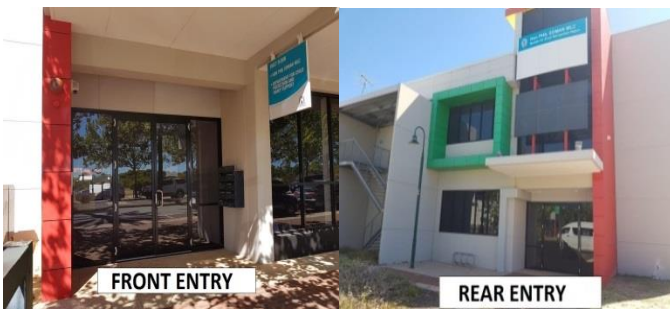

ROCKINGHAM

Unit 1, Level 1, 18 Civic Boulevard
(above Centrelink)